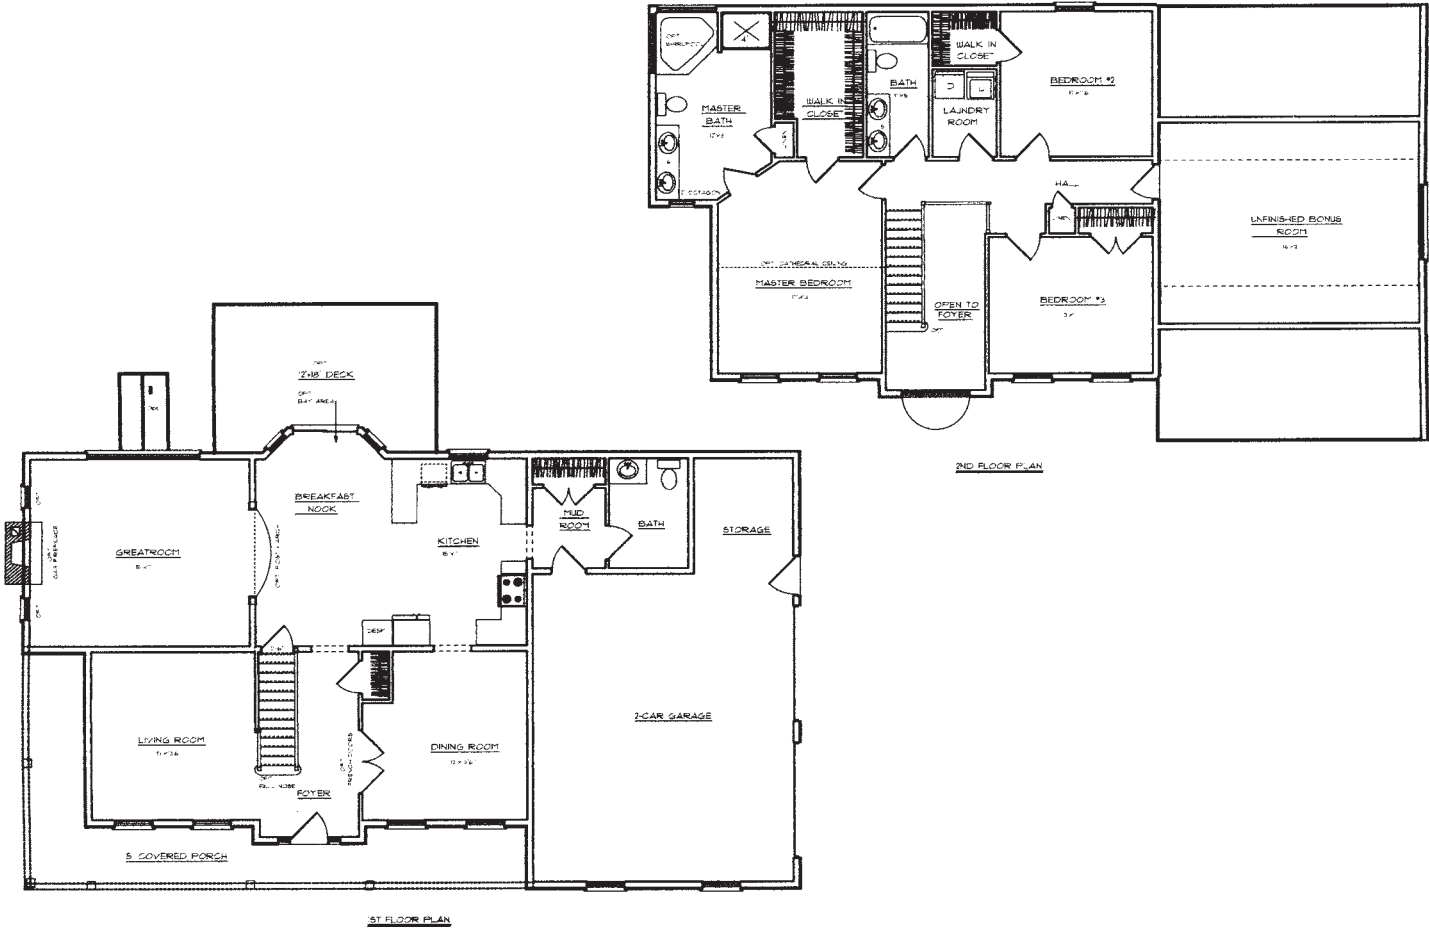

# Sequoia

2330 sq. ft.

S. Gerald Musser, Builder